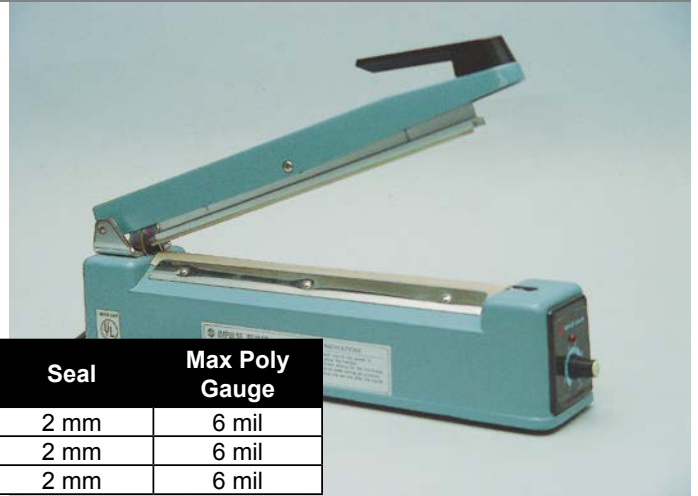

## Impulse Heat Sealers

- No warm up time required - Lightweight and transportable
- Economical – provides a low cost means of obtaining consistently tight seals

| Code    | Description                      | Size | Seal | Max Poly Gauge |
|---------|----------------------------------|------|------|----------------|
| 3090200 | Table Top Manual Sealer - I8-20  | 8"   | 2 mm | 6 mil          |
| 3090210 | Table Top Manual Sealer - I12-30 | 12"  | 2 mm | 6 mil          |
| 3090220 | Table Top Manual Sealer - I16-40 | 16"  | 2 mm | 6 mil          |