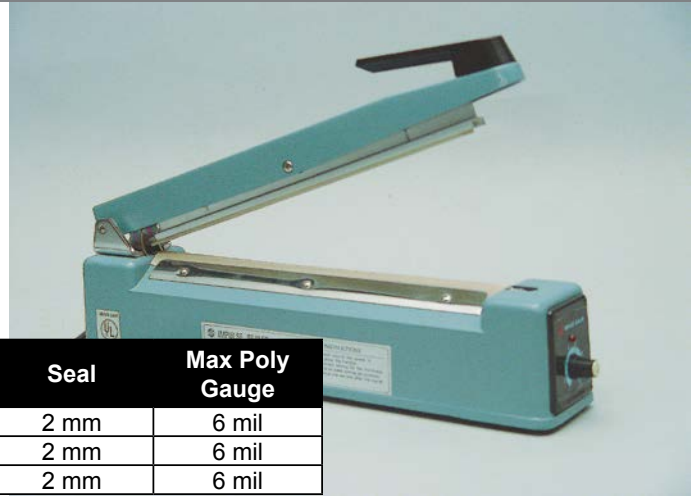

## Impulse Heat Sealers

- No warm up time required - Lightweight and transportable
- Economical – provides a low cost means of obtaining consistently tight seals

Code	Description	Size	Seal	Max Poly Gauge
3090200	Table Top Manual Sealer - I8-20	8"	2 mm	6 mil
3090210	Table Top Manual Sealer - I12-30	12"	2 mm	6 mil
3090220	Table Top Manual Sealer - I16-40	16"	2 mm	6 mil